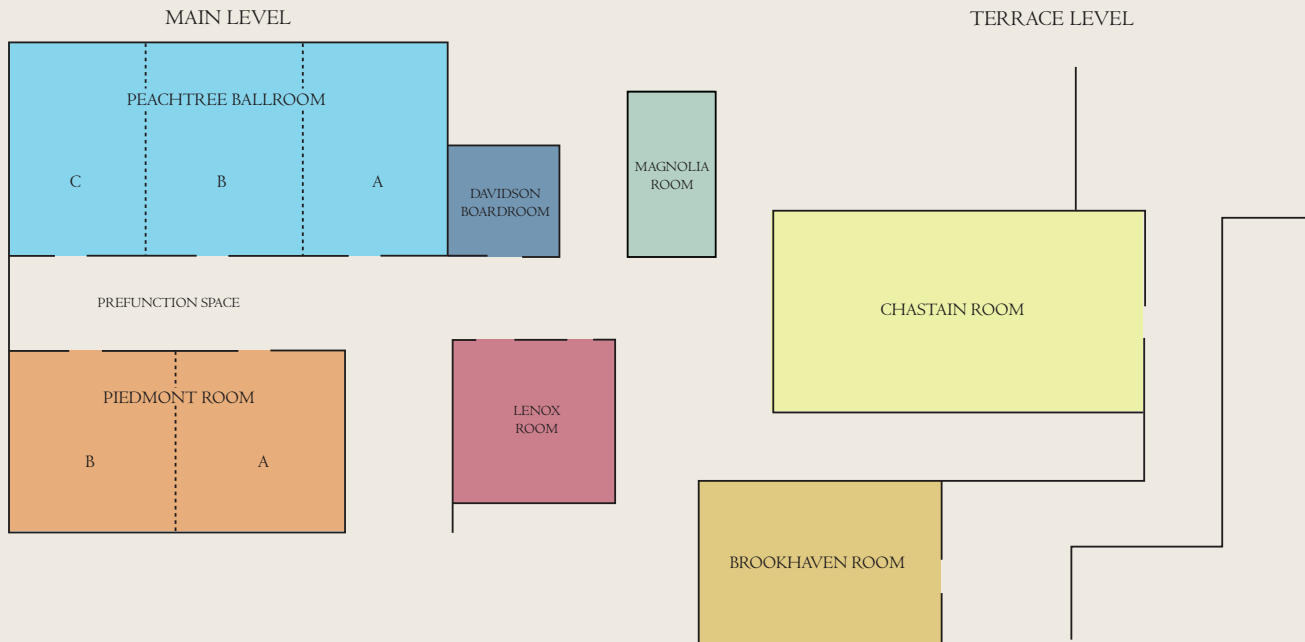

### MEETING ACCOMMODATIONS

- 7,642 sq. ft. of functional meeting space
- 10 meeting rooms including a 3,666 sq. ft. ballroom accommodating up to 440 people
- Meeting Services include dedicated Service Manager, in-house audiovisual equipment, Banquet and Catering Services
- Wireless high-speed internet access available in all meeting rooms

Meeting Room	Total Sq. Ft.	Room Size	Ceiling Ht.	Classroom	Theater	Banquet 10	Reception	Conference	U-Shape	H-Square
Peachtree Ballroom	3,666	47' x 78'	13' 9"	225	440	240	370	-	-	-
Peachtree Ballroom - A	1,222	47' x 26'	13' 9"	75	148	80	125	30	38	42
Peachtree Ballroom - A & B	2,444	47' x 52'	13' 9"	150	295	160	250	-	75	-
Peachtree Ballroom - B	1,222	47' x 26'	13' 9"	75	148	80	125	30	38	42
Peachtree Ballroom - B & C	2,444	47' x 52'	13' 9"	150	295	160	250	-	75	-
Peachtree Ballroom - C	1,222	47' x 26'	13' 9"	75	148	80	125	30	38	42
Piedmont Room A	884	34' x 26'	9' 10"	50	108	65	90	20	25	30
Piedmont Room A & B	1,924	34' x 52'	9' 10"	110	225	130	180	-	52	56
Piedmont Room B	1,040	40' x 26'	9' 10"	65	125	75	105	28	30	34
Davidson Boardroom	340	20' x 17'	10'	-	-	-	-	12	-	-
Lenox Room	625	25' x 25'	8' 9"	34	62	40	60	18	18	22
Magnolia Room	416	26' x 16'	10'	25	48	30	40	14	18	18
Brookhaven Room	352	16' x 22'	9'	22	40	25	35	14	12	16
Chastain Room	475	19' x 25'	8' 6"	28	50	35	47	20	16	18