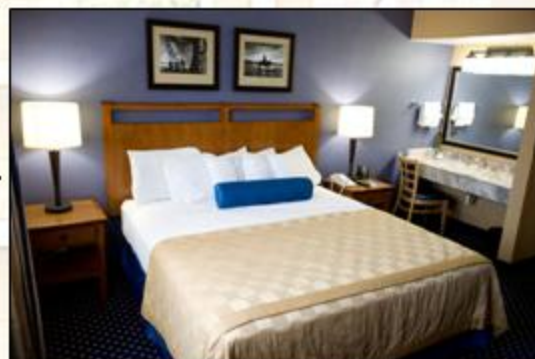

## Guest Room Features

- Private bedroom with a separate living room area with a full size sofa sleeper
- Two-remote control televisions with cable and in-room movies
- Iron & full size ironing board
- Hairdryer
- Wet bar with refrigerator, microwave, and coffee maker

## Facilities/Services

- 9,800 sq. ft. of meeting space
- Complimentary, cooked-to-order breakfast
- Complimentary Manager's Reception
- Tropical 10-story atrium
- Complimentary weekday USA Today
- Lynx Steakhouse Restaurant & Lounge
- Hotel airport shuttle service
- High speed internet access
- Indoor pool, sauna, jacuzzi
- 24-hour Fitness Room
- HHonors Frequent Traveler Reward Program
- J.D. Powers & Associates 4-year award winner for "Best in Customer Satisfaction"