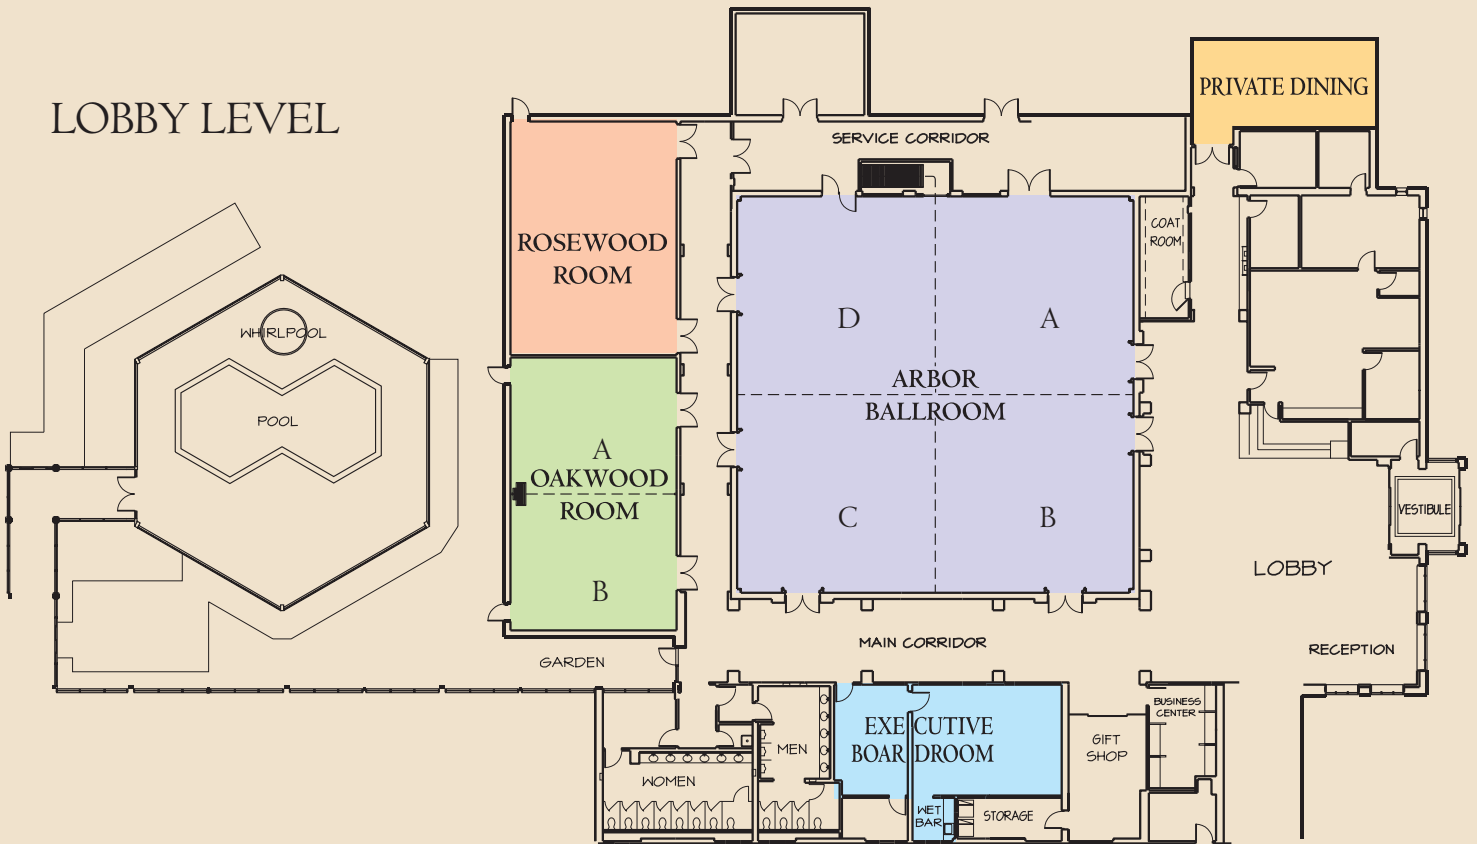

MEETING/BANQUET FACILITIES

- 11 meeting rooms
- Total meeting space over 8,000 square feet
- Meetings 10 to 400 guests
- Banquets up to 350 guests
- Executive boardroom with separate private salon
- Pre-function space accessible to meeting rooms
- High Speed Internet Access
- Complete line of audiovisual equipment

ACCOMMODATIONS

- 241 guest rooms (13 suites) on 6 floors
- Non-smoking and accessible rooms available
- Complimentary High Speed Internet
- The Sweet Dreams[®] by Doubletree sleep experience, featuring plush-top mattress, luxurious linens, down comforter and jumbo pillows.
- All rooms include individually controlled temperature, color TV with remote control, cable and in-room movies, clock radio with MP3 jack, coffee maker, hair dryer, iron and ironing board, work desk, speaker telephone with computer/fax hookup, in-room safe, express check-in/check-out, weekday USA Today[®] newspaper delivery.
- 10 Two-room suites featuring wet bar & whirlpool tubs, refrigerator, microwave, bathrobes and turndown service.

Warm chocolate chip cookies await you at over 160 Doubletree locations in the USA, Canada and Latin America.

The Hilton Family

DOUBLETREE[®]
HOTEL

CHICAGO • ARLINGTON HEIGHTS

MEETING & BANQUET FACILITIES AND CAPABILITIES

LOBBY LEVEL

LOBBY LEVEL	LxWxH	Square Feet	Reception	Rounds	Banquet	Classroom	Theater	Conference	U-Shape	8x8 Booths
ARBOR BALLROOM	70x70x12	4900	500	350	350	250	450	144	132	50
Salon A	35x35x12	1225	50	50	50	40	100	36	30	12
Salon B	35x35x12	1225	50	50	50	40	100	36	30	12
Salon C	35x35x12	1225	50	50	50	40	100	36	30	12
Salon D	35x35x12	1225	50	50	50	40	100	36	30	12
OAKWOOD ROOM	48x30x12	1440	90	90	90	60	120	40	30	14
Salon A	24x30x12	720	45	45	45	30	60	20	15	7
Salon B	24x30x12	720	45	45	45	30	60	20	15	7
ROSEWOOD ROOM	30x40x12	1200	80	80	80	50	100	40	28	12
EXEC. BOARDROOM	26x20x8	520	N/A	N/A	N/A	N/A	N/A	12	N/A	N/A
PRIVATE DINING	18x25x10	450	50	40	40	20	40	20	20	N/A