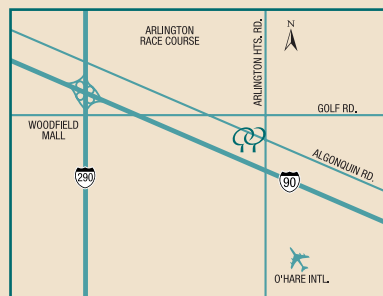

Doubletree Hotel Chicago

Arlington Heights

75 West Algonquin Road

Arlington Heights, IL 60005

Dial Direct: (847) 364-7600

Fax: (847) 364-7665

www.chicagoarlingtonheights.doubletree.com

1-800-222-TREE

SERVICES/FACILITIES

- Concierge available to all guests
- Valet service laundry and dry cleaning
- Complimentary self-parking
- State-of-the-art business center
- Complimentary High Speed Wireless Internet in public areas
- Gift Shop
- Complimentary local area shuttle service
- Airport Shuttle

ACCOMMODATIONS

- 241 guest rooms (13 suites) on 6 floors
- Non-smoking and accessible rooms available
- Complimentary High Speed Internet
- The Sweet Dreams® by Doubletree sleep experience, featuring plush-top mattress, luxurious linens, down comforter and jumbo pillows.
- All rooms include individually controlled temperature, color TV with remote control, cable and in-room movies, clock radio with MP3 jack, coffee maker, hair dryer, iron and ironing board, work desk, speaker telephone with computer/fax hookup, in-room safe, express check-in/check-out, weekday USA Today® newspaper delivery.
- 10 Two-room suites featuring wet bar & whirlpool tubs, refrigerator, microwave, bathrobes and turndown service.

GDS CODES

Amadeus: ORD525

Galileo International: I6046

Sabre: 12762

Worldspan: 12762

DINING/ENTERTAINMENT

- Birch River Grill, An American Kitchen, serving Breakfast, Lunch and Dinner
- Lounge[†]
- Private dining available for intimate groups
- In-room dining is available from 6:00am-10:00pm
- Cravings – our 24 hour snack bar

RECREATIONAL/AMUSEMENT

- Large indoor heated pool
- Whirlpool
- Fitness center

SURROUNDING ATTRACTIONS

- O'Hare Airport – 8 miles
- Downtown Chicago – 20 miles
- Woodfield Mall – 2 miles
- Arlington Lakes Golf Course – 1.5 miles
- Arlington Park Race Track – 4 miles
- Schaumburg Flyers Baseball – 10 miles
- Forest View Tennis Club – 1 mile
- Busse Woods Nature Preserve – 2 miles
- Mitsuwa Market Place – 1 block

HILTON HHONORS®

- Hilton HHonors® is the only hotel guest reward program that lets you earn both hotel points and airline miles for the same stay at more than 2,700 hotels worldwide.
- With the Hilton HHonors® Event Planner program, Event Planners can earn Points & Miles® for qualifying events. Ask your sales person for details.

Warm chocolate chip cookies await you at over 160 Doubletree locations in the USA, Canada and Latin America.

The Hilton Family