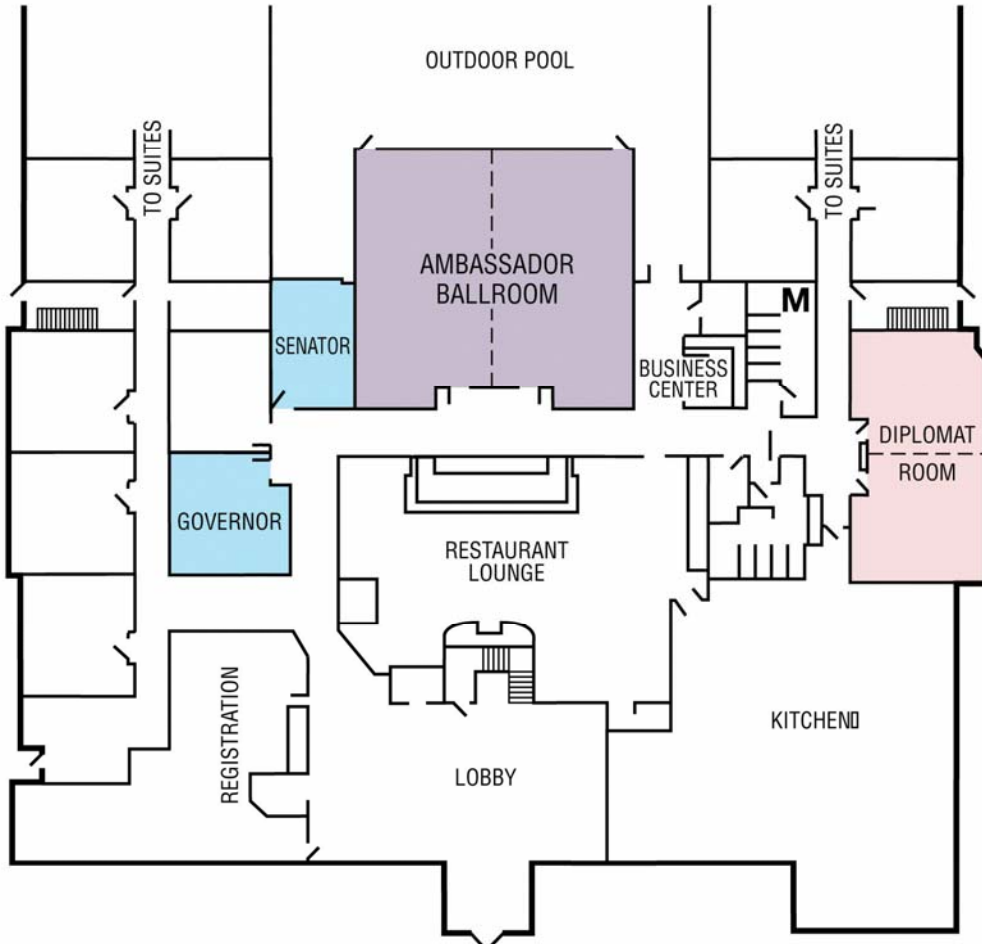

### Meeting Facilities

- 4,600 square feet of meeting space
- Ballroom accommodates 160 people for a reception
- 2 Executive Boardrooms and 7 conference suites are perfect for small meetings and breaks

### Accommodations

- 152 Luxurious two-room guest suites with 104 kings and 48 doubles and all include a pull-out sofa sleeper.
- Sweet Dreams® by Doubletree with plush-top mattress, luxurious linens, down comforter and feather pillows
- iPod docking station with remote
- 2 Telephones with voice mail and data port
- 2 Color TVs with pay-per-view movies
- In room coffeemaker, hair dryer, and iron/ironing board
- Remote guest room printing

# Floor Plan and Capacity Chart

**DOUBLE TREE**  
GUEST SUITES™

CINCINNATI

Meeting Room	Square Footage	Dimensions (W x L x H)	CAPACITY					
			Theatre	Schoolroom	Conference	U-Shape	Reception/Atrium	Banquet
<b>AMBASSADOR BALLROOM</b>	2100	42 x 50 x 9.5	200	140	66	50	200	160
Section I	1050	42 x 25 x 9.5	100	70	42	40	100	80
Section II	1050	42 x 25 x 9.5	100	70	42	40	100	80
<b>DIPLOMAT ROOM</b>	900	21 x 43 x 9	72	40	36	30	72	70
Section I	450	21 x 21.5 x 9	36	20	18	15	36	30
Section II	450	21 x 21.5 x 9	36	20	18	15	36	30
<b>GOVERNOR'S BOARDROOM</b>	368	16 x 23 x 9	NA	NA	12	NA	NA	NA
<b>SENATOR'S BOARDROOM</b>	352	16 x 22 x 9	NA	NA	12	NA	NA	NA
<b>CONFERENCE SUITES:</b>								
201 – Magnolia Suite			NA	NA	12	NA	NA	NA
202 – Buckeye Suite			NA	NA	8	NA	NA	NA
259 – Sycamore Suite			NA	NA	8	NA	NA	NA
260 – Laurel Suite			NA	NA	8	NA	NA	NA
302 – Dogwood Suite			NA	NA	8	NA	NA	NA
360 – Cypress Suite			NA	NA	8	NA	NA	NA
362 – Blue Ash Suite			NA	NA	10	NA	NA	NA