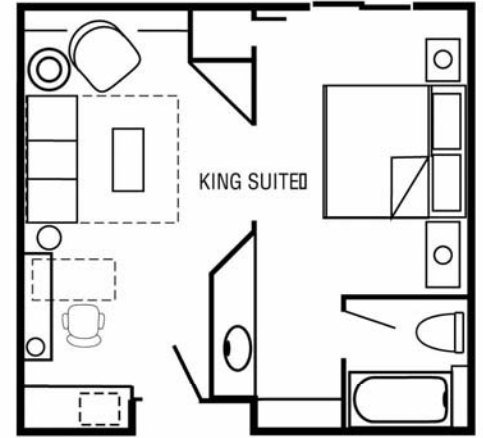

### Accommodations

- 152 Luxurious two-room guest suites with 104 kings and 48 doubles and all include a pull-out sofa sleeper.
- Sweet Dreams® by Doubletree with plush-top mattress, luxurious linens, down comforter and feather pillows
- iPod docking station with remote
- 2 Telephones with voice mail and data port
- 2 Color TVs with pay-per-view movies
- In room coffeemaker, hair dryer, and iron/ironing board
- Remote guest room printing

### Doubletree Guest Suites Cincinnati/Sharonville

6300 East Kemper Road  
Sharonville, Ohio 45241  
Phone: 513/489-3636  
Fax: 513/489-8231  
Toll Free: 1-800-222-TREE

# Floor Plan and Capacity Chart

**DOUBLE TREE**  
GUEST SUITES™

CINCINNATI

Meeting Room	Square Footage	Dimensions (W x L x H)	CAPACITY					
			Theatre	Schoolroom	Conference	U-Shape	Reception/Atrium	Banquet
<b>AMBASSADOR BALLROOM</b>	2100	42 x 50 x 9.5	200	140	66	50	200	160
Section I	1050	42 x 25 x 9.5	100	70	42	40	100	80
Section II	1050	42 x 25 x 9.5	100	70	42	40	100	80
<b>DIPLOMAT ROOM</b>	900	21 x 43 x 9	72	40	36	30	72	70
Section I	450	21 x 21.5 x 9	36	20	18	15	36	30
Section II	450	21 x 21.5 x 9	36	20	18	15	36	30
<b>GOVERNOR'S BOARDROOM</b>	368	16 x 23 x 9	NA	NA	12	NA	NA	NA
<b>SENATOR'S BOARDROOM</b>	352	16 x 22 x 9	NA	NA	12	NA	NA	NA
<b>CONFERENCE SUITES:</b>								
201 – Magnolia Suite			NA	NA	12	NA	NA	NA
202 – Buckeye Suite			NA	NA	8	NA	NA	NA
259 – Sycamore Suite			NA	NA	8	NA	NA	NA
260 – Laurel Suite			NA	NA	8	NA	NA	NA
302 – Dogwood Suite			NA	NA	8	NA	NA	NA
360 – Cypress Suite			NA	NA	8	NA	NA	NA
362 – Blue Ash Suite			NA	NA	10	NA	NA	NA