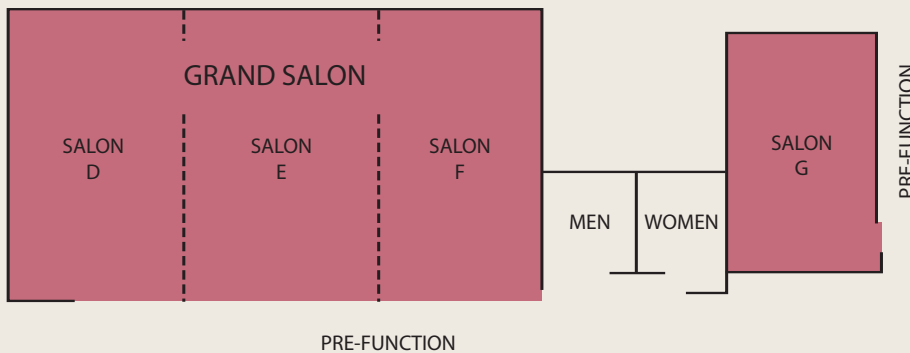

*Warm chocolate chip cookies await you at over 160 Doubletree locations in the USA, Canada & Latin America.*

TheHiltonFamily

**DOUBLETREE<sup>®</sup>**  
**HOTEL**  
 DALLAS • MARKET CENTER

NAME OF ROOM	Total Sq. Ft.	Dimensions	C/R	Theater	Banquet	Reception	H-Sq.
Grand Ballroom	4,056	77'6" x 52'	250	380	300	350	-
Ballroom A	1,394	26'8" x 52'	70	125	100	100	36
Ballroom B	1,394	26'8" x 52'	70	125	100	100	36
Ballroom C	1,248	24' x 52'	65	125	100	100	54
Ballrooms A & B	2,787	53'6" x 52'	140	250	200	200	-
Ballrooms B & C	2,642	50'8" x 52'	135	225	180	200	-
Grand Salon	2,368	38'6" x 61'6"	120	200	150	175	-
Salon D	809	38'6" x 21'	40	70	50	60	18
Salon E	789	38'6" x 20'6"	40	70	50	60	18
Salon F	770	38'6" x 20'	40	70	50	60	18
Salon G	603	38'6" x 18'	30	50	40	40	14