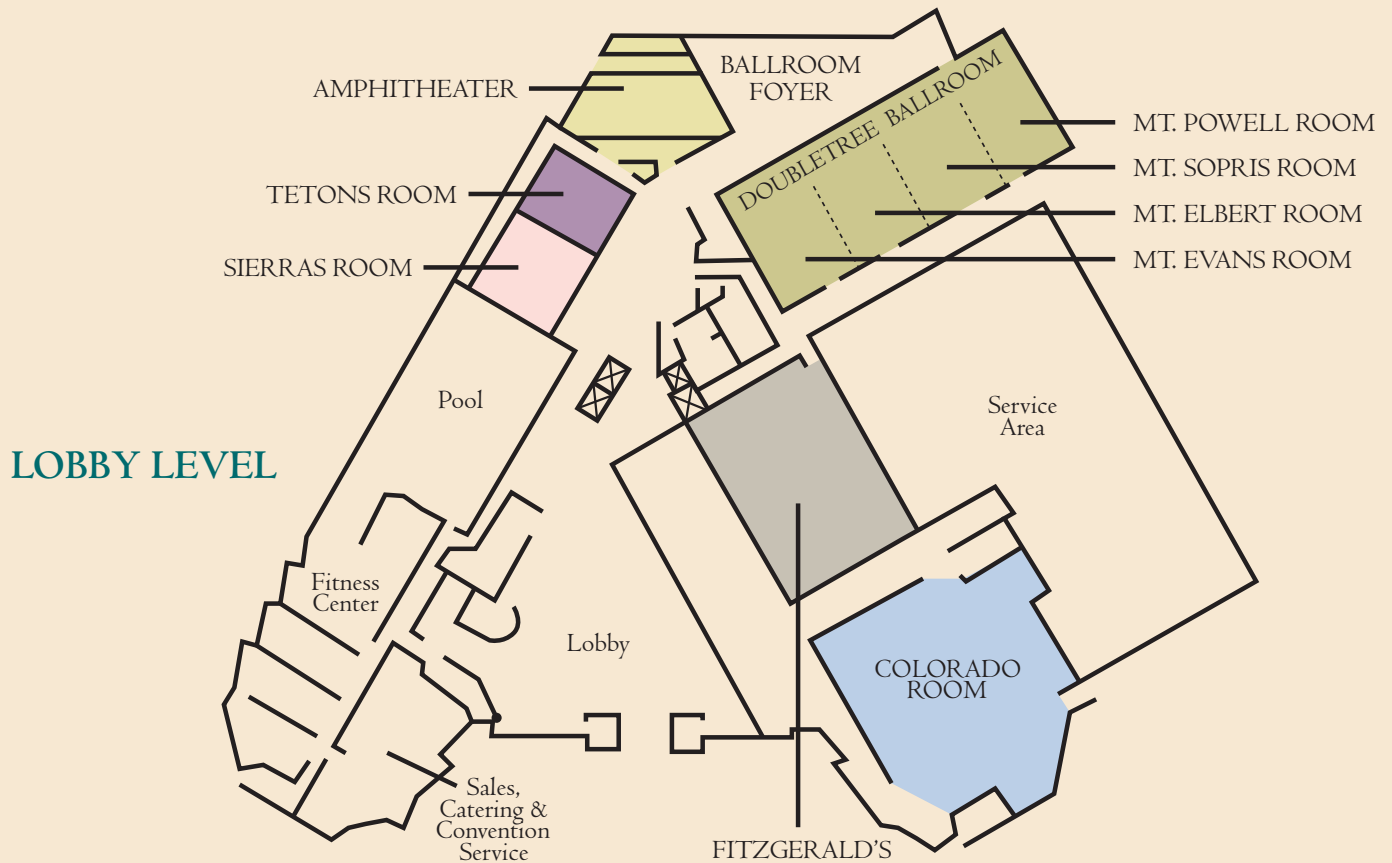

*Warm chocolate chip cookies await you at over 160 Doubletree locations in the USA, Canada and Latin America.*

**DOUBLETREE<sup>®</sup>  
HOTEL**

DENVER • SOUTHEAST

## MEETING & BANQUET FACILITIES AND CAPACITIES

### LOBBY LEVEL

LOBBY LEVEL	L x W x H	Square Feet	Reception	Banquet	Classroom	Theater	Conference	U-Shape
BALLROOM FOYER	—	1,800	300	—	—	—	—	—
DOUBLETREE BALLROOM	100 x 40 x 13.6'	4,000	500	290	220	500	—	—
Mt. Evans Room	25 x 40 x 13.6'	1,000	125	70	45	80	—	32
Mt. Elbert Room	25 x 40 x 13.6'	1,000	125	70	45	80	—	32
Mt. Sopris Room	25 x 40 x 13.6'	1,000	125	70	45	80	—	32
Mt. Powell Room	25 x 40 x 13.6'	1,000	125	70	45	80	—	32
SIERRAS ROOM	26 x 26 x 10'	665	75	50	25	50	—	20
TETONS ROOM	21 x 36 x 10'	535	50	48	20	40	—	18
AMPHITHEATER	—	—	—	—	—	84	—	—
6 EXECUTIVE CONFERENCE SUITES (each suite)	—	—	30-50	—	—	25	14-20	—
COLORADO ROOM	—	2,500	250	120	—	—	—	—
FITZGERALD'S	—	—	150	110	—	—	—	—