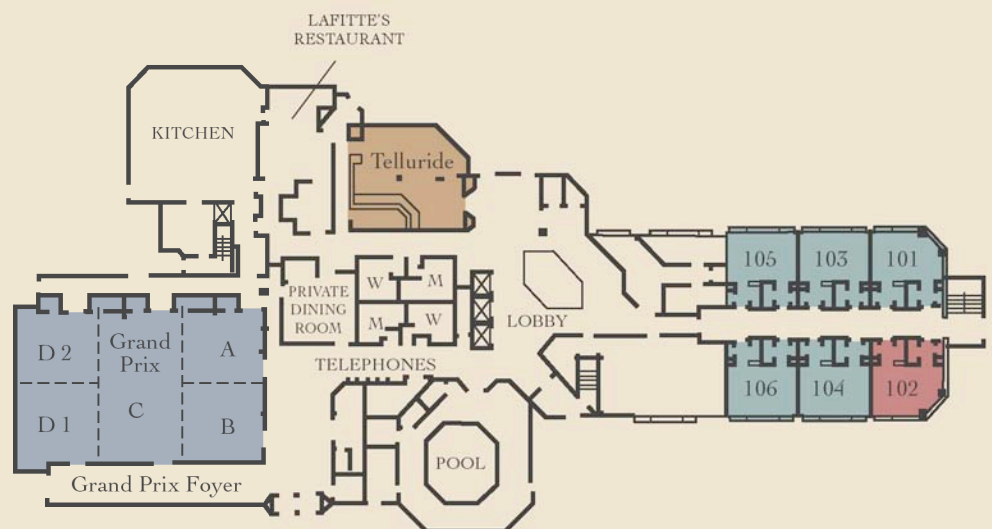

MEETING CAPACITY CHART

	Total Square Ft	Room Size	Ceiling Ht.	Classroom	Theater	Banquet 10	Reception	Conference	U-Shape	H-Square	10 x 10's
Bentley Room	520'	26' x 21'	9'	18	30	0	45	12	15	0	0
Executive Boardroom 102	368'	23' x 16'	N/A	0	0	0	0	12	0	0	0
Grand Prix Ballroom	5200'	94' x 54'	14'	300	625	400	700	0	0	0	0
Grand Prix Ballroom A	837'	31' x 27'	14'	48	86	60	70	20	30	0	0
Grand Prix Ballroom B	837'	31' x 27'	14'	48	86	60	70	20	30	0	0
Grand Prix Ballroom C	1674'	31' x 54'	14'	100	172	120	200	55	60	0	0
Grand Prix Ballroom D1	837'	31' x 27'	14'	48	86	60	70	20	30	0	0
Grand Prix Ballroom D2	837'	31' x 27'	14'	48	86	60	70	20	30	0	0
Grand Prix Foyer	N/A	105' x 54'	N/A	0	0	0	0	0	0	0	0
Meeting Room Suite 101	368'	23' x 16'	N/A	18	30	24	0	18	18	0	0
Meeting Room Suite 103	368'	23' x 16'	N/A	18	30	24	0	18	18	0	0
Meeting Room Suite 104	368'	23' x 16'	N/A	18	30	24	0	18	18	0	0
Meeting Room Suite 105	368'	23' x 16'	N/A	18	30	24	0	18	18	0	0
Meeting Room Suite 106	368'	23' x 16'	N/A	18	30	24	0	18	18	0	0
Telluride	400'	41' x 17'	12'	30	60	40	0	20	20	0	0

MEETING AND BANQUET FACILITIES

Whether you're planning a meeting or a banquet, Doubletree Denver - North is the ideal location for your event. With over 8,000 square feet of flexible meeting space, our Grand Prix Ballroom provides 5,200 square feet of meeting space while our Bentley Room, Telluride Room and the Private Dining Room are perfect for more intimate affairs. Also available are five meeting suites, an executive boardroom, and our hospitality suite with a spectacular mountain view. Whatever your needs, our team of experienced service specialists will ensure a flawless event.