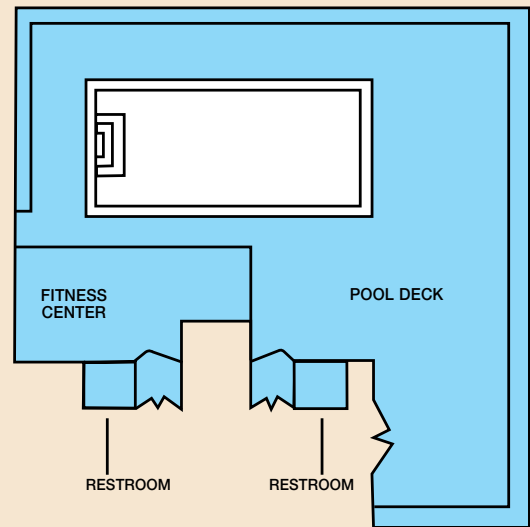

## MEETING & BANQUET FACILITIES AND CAPACITIES

	Total Sq Ft	Room Size	Ceiling Ht	Classroom	Theatre	Banquet	Reception	Conference	U-Shape	Hollow Square
Ahinahina Boardroom	360	24' x 15'	8	0	0	0	0	14	0	0
Naupaka I	675	37' x 25'	8	20	40	30	30	20	15	20
Naupaka I and II	1350	74' x 25'	8	50	100	72	72	36	30	36
Naupaka II	675	37' x 25'	8	20	40	30	30	20	15	20
Oheho	766	36' x 21.25'	8	30	60	40	40	27	20	27
Olona	410	20.5' x 20'	8	15	25	24	24	15	15	15
Pool Terrace	4558	N/A	N/A	N/A	0	72	100	0	0	0