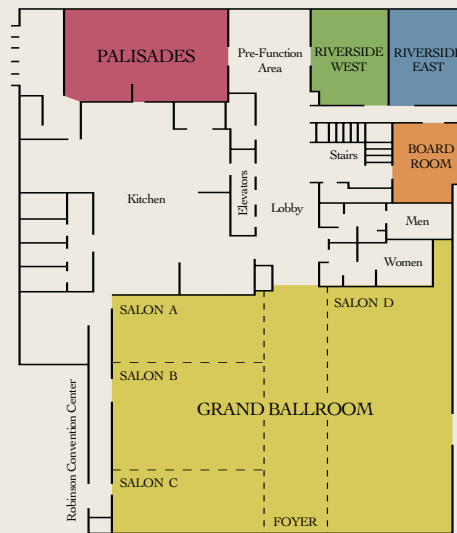

*Warm chocolate chip cookies await you at over 160 Doubletree locations in the USA, Canada and Latin America.*

**DOUBLE TREE<sup>®</sup>**  
HOTEL  
LITTLE ROCK

## MEETING AND BANQUET FACILITIES

	L x W x H	Square Feet	Theater	Classroom	U-Full	U-Out	Conference	Banquet	Rounds of 10	Rounds of 8	Reception
Grand Ballroom	110' x 76' x 17'	8,360	1,000	500	—	—	—	750	600	500	900
Salon A	20' x 50' x 17'	1,000	100	60	70	30	30	70	60	48	125
Salon B	35' x 50' x 17"	1,750	210	110	80	40	45	140	120	96	250
Salon C	19' x 50' x 17'	950	100	50	70	30	30	70	60	48	125
Salon A, B & C	74' x 50' x 17'	3,700	410	230	—	100	100	320	250	200	500
Salon D	38' x 80' x 17'	3,040	375	180	80	45	50	300	230	184	400
Foyer	20' x 80' x 17'	1,600	—	—	—	—	—	—	—	—	—
Palisades	28' x 52' x 10'	1,456	125	70	40	30	30	120	100	80	150
Riverside West	31' x 24' x 10'	744	70	30	35	25	20	50	50	40	70
Riverside East	31' x 25' x 10'	775	70	35	35	25	25	50	50	40	70
Edgehill	29' x 24' x 10'	696	60	30	40	30	20	50	50	40	60
Boardroom	24' x 23' x 10'	552	—	—	—	—	12	—	—	—	—