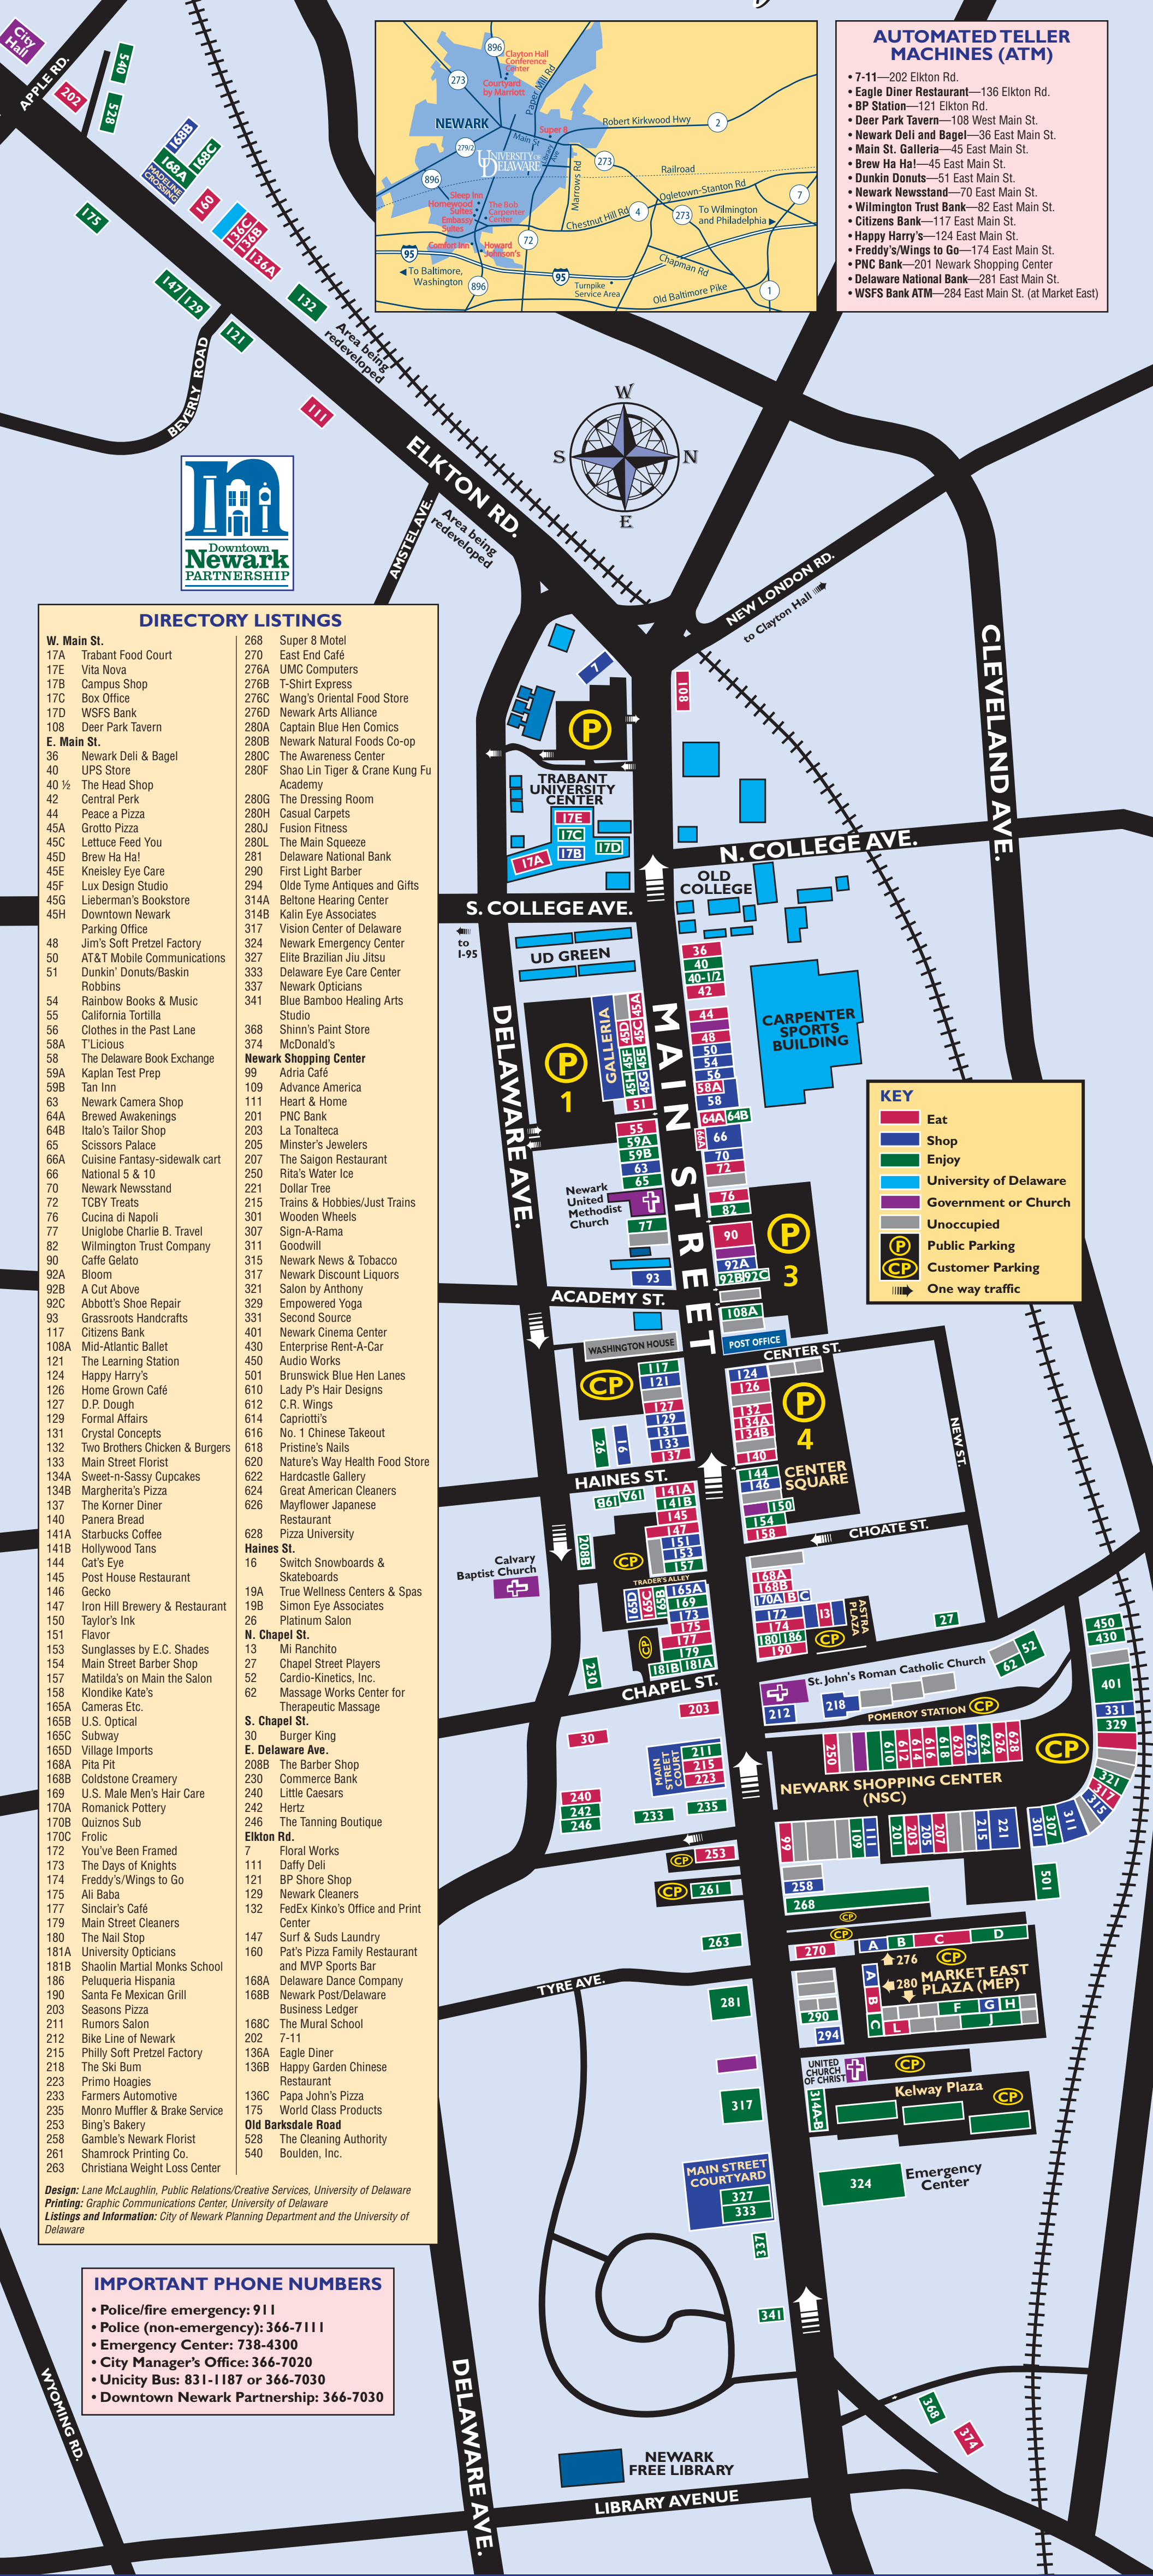

Downtown Newark Map & Guide

DELAWARE

- ### AUTOMATED TELLER MACHINES (ATM)
- 7-11—202 Elktion Rd.
 - Eagle Diner Restaurant—136 Elktion Rd.
 - BP Station—121 Elktion Rd.
 - Deer Park Tavern—108 West Main St.
 - Newark Deli and Bagel—36 East Main St.
 - Main St. Galleria—45 East Main St.
 - Brew Ha Ha!—45 East Main St.
 - Dunkin' Donuts—51 East Main St.
 - Newark Newsstand—70 East Main St.
 - Wilmington Trust Bank—82 East Main St.
 - Citizens Bank—117 East Main St.
 - Happy Harry's—124 East Main St.
 - Freddy's/Wings to Go—174 East Main St.
 - PNC Bank—201 Newark Shopping Center
 - Delaware National Bank—281 East Main St.
 - WSFS Bank ATM—284 East Main St. (at Market East)