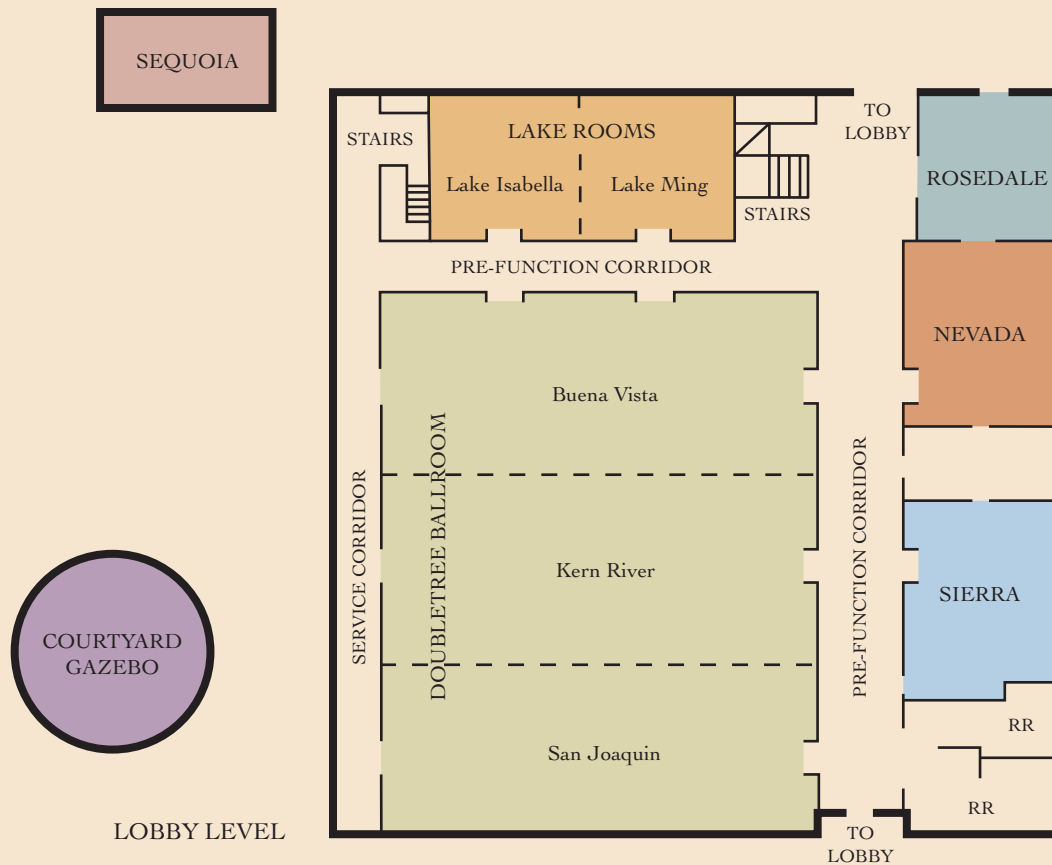

# MEETING AND BANQUET FACILITIES AND CAPACITIES

Room	L x W x H	Square Feet	U-Shape	Reception	Rounds	Classroom	Theater	Conference
Doubletree Ballroom	105 x 72 x 14'	7,560	—	1,000	640	600	1,000	—
San Joaquin	72 x 35 x 14'	2,520	75	300	180	150	250	75
Kern River	72 x 35 x 14'	2,520	75	300	180	150	250	75
Buena Vista	72 x 35 x 14'	2,520	75	300	180	150	250	75
Lake Rooms	48 x 24 x 10'	1,152	60	100	100	70	100	60
Lake Isabella	24 x 24 x 10'	576	25	40	50	35	50	30
Lake Ming	24 x 24 x 10'	576	25	40	50	35	50	30
Sierra	35 x 25 x 10'	875	35	60	60	50	60	40
Nevada	35 x 25 x 10'	875	35	60	60	50	60	40
Rosedale	28 x 20 x 14'	560	25	40	50	35	50	30
Sequoia	27'6" x 13' x 7'9"	358	—	—	—	—	—	20
Courtyard Gazebo			—	400	150	—	200	—