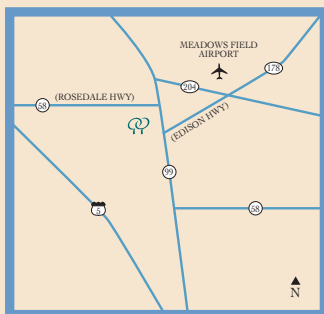

Doubletree Hotel Bakersfield

3100 Camino Del Rio Court
Bakersfield, California 93308
Dial Direct: (661) 323-7111
Fax: (661) 323-0331

www.bakersfield.doubletree.com

1-800-222-TREE

Warm chocolate chip cookies await you at over 160 Doubletree locations in the USA, Mexico and Latin America.