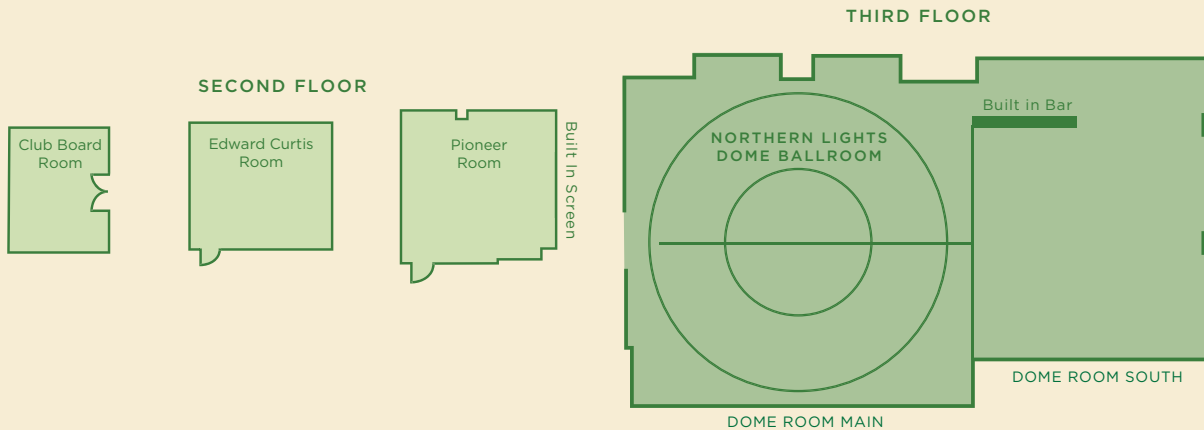

© 2009 Hilton Hotels Corporation

The Hilton Family

Hilton HHonors®

MEETING & BANQUET FACILITIES

EDWARD CURTIS ROOM

CLUB BOARD ROOM

NORTHERN LIGHTS DOME ROOM

SECOND FLOOR

Name of Room	Total Sq. Ft.	Dimensions	Classroom	Theater	Banquet 10	Reception	Conference	U-Shape	H-Square
Club Board Room	270	17' x 16'	-	-	-	-	10	-	-
Edward Curtis Room	310	18' x 17'	-	30	20	30	18	12	-
Pioneer Room	400	20' x 20'	-	30	20	30	18	-	-

THIRD FLOOR

Name of Room	Total Sq. Ft.	Dimensions	Classroom	Theater	Banquet 10	Reception	Conference	U-Shape	H-Square
Northern Lights Dome Room	4,800	65' x 74'	175	375	350	450	100	150	200
Dome Room Main	3,000	55' x 55'	110	250	200	300	100	150	200
Dome Room South	1,800	45' x 40'	65	125	120	150	55	-	-