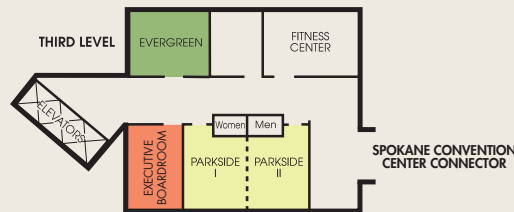

Warm chocolate chip cookies await you at over 175 Doubletree locations in the USA, Canada and Latin America.

DOUBLETREE[®] HOTEL

SPOKANE • CITY CENTER

MEETING & BANQUET FACILITIES & CAPACITIES

Name of Room	Total Sq. Ft.	Floor Dimensions	Ceiling Ht.	C/R	Theater	Reception	Banquet	Conference
Grand Ballroom	10,080	72' x 140'	14'	675	1200	1800	720	0
Salon I	1,104	24' x 46'	14'	60	100	125	60	34
Salon II	1,104	24' x 46'	14'	60	100	125	60	34
Salon III	1,104	24' x 46'	14'	60	100	125	60	34
Salon IV	3,312	72' x 46'	14'	200	400	500	240	0
Salon V	3,384	72' x 47'	14'	200	400	500	240	0
Grand Ballroom Foyer	5,000	-	-	-	-	-	-	-
Conference Office	190	10' x 19'	-	-	-	-	-	12
Shades Conference Room	656	28.67' x 22.67'	9.82'	25	50	50	40	15
Spokane Falls Ballroom	3,360	80' x 42'	14'	162	300	400	200	0
Suite A	1,055	28.5' x 37'	14'	45	80	100	50	30
Suite B	1,012	23' x 44'	14'	60	100	120	60	34
Suite C	641	28.5' x 22.5'	14'	30	70	60	40	20
Suite D	556	28.5' x 19.5'	14'	30	50	50	30	20
Evergreen	552	24' x 23'	7.92'	25	50	40	30	20
Executive Boardroom	396	12' x 33'	7.92'	0	0	0	0	14
Parkside I	463	18.5' x 25'	7.92'	20	40	40	30	18
Parkside II	416	18.5' x 22.5'	7.92'	20	30	40	20	18