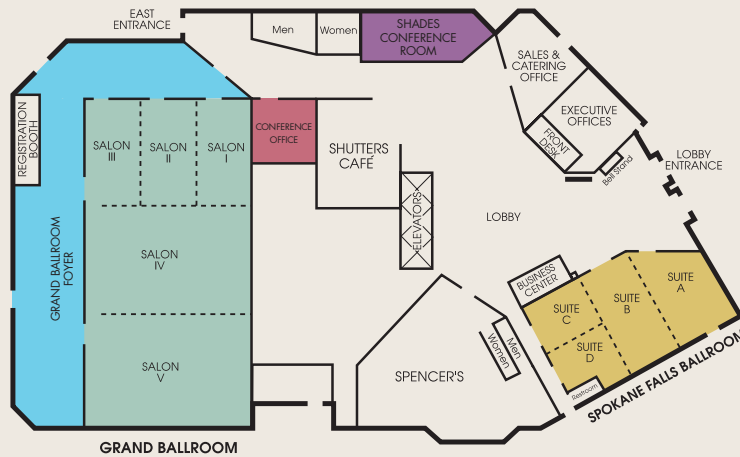

322 N Spokane Falls Court
Spokane, WA 99201
Dial Direct: (509) 455-9600
Fax: (509) 455-6285

www.spokane.doubletree.com
1-800-222-TREE

FACILITIES & SERVICES

- 375 standard and executive guest rooms (6 suites)
- Executive Room privileges include oversized corner rooms or a beautifully appointed room on the 15th floor; access to the Executive Lounge, serving complimentary continental breakfast and an evening hors d'oeuvre reception
- Complimentary shuttle to/from Spokane International Airport
- Exercise room and dry sauna
- ATM machine
- Room service
- Valet and self-parking garage
- Dry cleaning and laundry service
- Gift shop
- Swimming pool with spa

Warm chocolate chip cookies await you at over 175 Doubletree locations in the USA, Canada and Latin America.

DOUBLETREE[®] HOTEL

SPOKANE • CITY CENTER

MEETING & BANQUET FACILITIES & CAPACITIES

Name of Room	Total Sq. Ft.	Floor Dimensions	Ceiling Ht.	C/R	Theater	Reception	Banquet	Conference
Grand Ballroom	10,080	72' x 140'	14'	675	1200	1800	720	0
Salon I	1,104	24' x 46'	14'	60	100	125	60	34
Salon II	1,104	24' x 46'	14'	60	100	125	60	34
Salon III	1,104	24' x 46'	14'	60	100	125	60	34
Salon IV	3,312	72' x 46'	14'	200	400	500	240	0
Salon V	3,384	72' x 47'	14'	200	400	500	240	0
Grand Ballroom Foyer	5,000	-	-	-	-	-	-	-
Conference Office	190	10' x 19'	-	-	-	-	-	12
Shades Conference Room	656	28.67' x 22.67'	9.82'	25	50	50	40	15
Spokane Falls Ballroom	3,360	80' x 42'	14'	162	300	400	200	0
Suite A	1,055	28.5' x 37'	14'	45	80	100	50	30
Suite B	1,012	23' x 44'	14'	60	100	120	60	34
Suite C	641	28.5' x 22.5'	14'	30	70	60	40	20
Suite D	556	28.5' x 19.5'	14'	30	50	50	30	20
Evergreen	552	24' x 23'	7.92'	25	50	40	30	20
Executive Boardroom	396	12' x 33'	7.92'	0	0	0	0	14
Parkside I	463	18.5' x 25'	7.92'	20	40	40	30	18
Parkside II	416	18.5' x 22.5'	7.92'	20	30	40	20	18